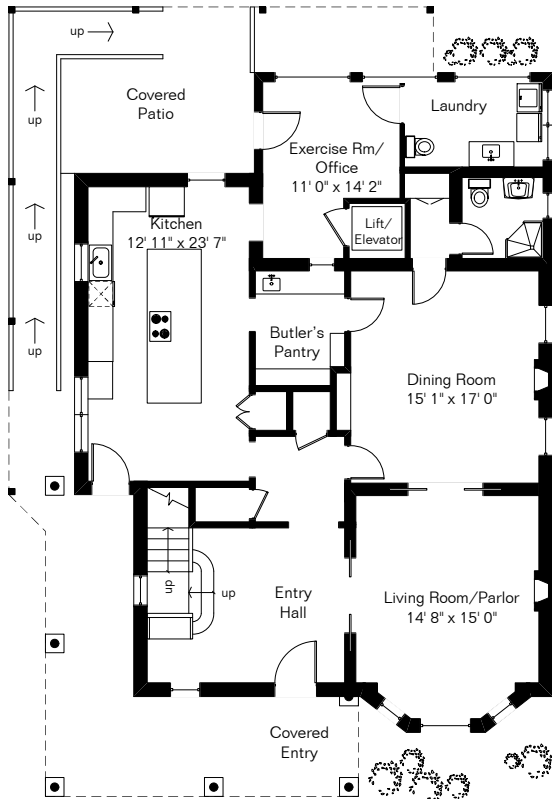

The square footages and room size information are deemed to be reliable but are not guaranteed and should be independently verified. This drawing is for marketing purposes only.

Main Level

### Guest House

Guest House is further from house than shown

Upper Level

Main Level

Upper Level

Generator is farther from house than shown

## 509 S 6<sup>th</sup> Ave

Site Visit September 2022

Copyright 2023 Floor Plans First! LLC  
All Rights Reserved.

Main House 3,473 Sq Ft  
Guest House 1,330 Sq Ft  

---

Total Living Area 4,803 Sq Ft

**Floor Plans First!**  
See the Floor Plan First!