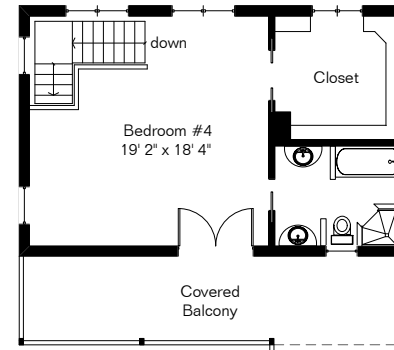

The square footages and room size information are deemed to be reliable but are not guaranteed and should be independently verified. This drawing is for marketing purposes only.

Main Level

### Guest House

Guest House is further from house than shown

Upper Level

Main Level

Upper Level

Generator is farther from house than shown

## 509 S 6<sup>th</sup> Ave

Site Visit September 2022

Copyright 2023 Floor Plans First! LLC  
All Rights Reserved.

Main House 3,473 Sq Ft  
Guest House 1,330 Sq Ft  

---

Total Living Area 4,803 Sq Ft

**Floor Plans First!**  
See the Floor Plan First!