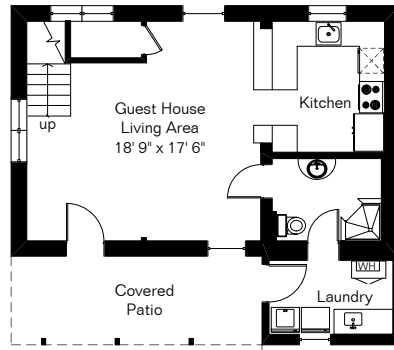

The square footages and room size information are deemed to be reliable but are not guaranteed and should be independently verified. This drawing is for marketing purposes only.

Main Level

### Guest House

Guest House is further from house than shown

Upper Level

Main Level

Upper Level

Generator is farther from house than shown

## 509 S 6<sup>th</sup> Ave

Site Visit September 2022

Copyright 2023 Floor Plans First! LLC  
All Rights Reserved.

Main House 3,473 Sq Ft  
Guest House 1,330 Sq Ft  

---

Total Living Area 4,803 Sq Ft

**Floor Plans First!**  
See the Floor Plan First!