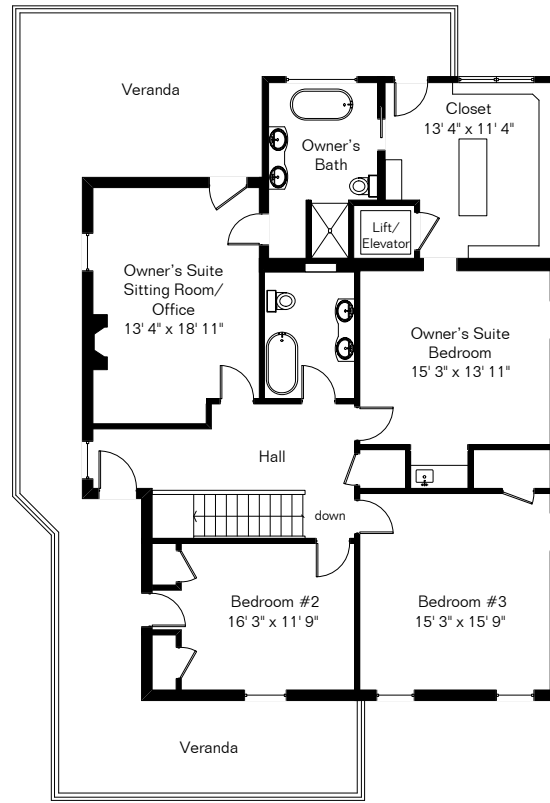

The square footages and room size information are deemed to be reliable but are not guaranteed and should be independently verified. This drawing is for marketing purposes only.

Main Level

### Guest House

Guest House is further from house than shown

Upper Level

Main Level

Upper Level

Generator is farther from house than shown

## 509 S 6<sup>th</sup> Ave

Site Visit September 2022

Copyright 2023 Floor Plans First! LLC  
All Rights Reserved.

Main House 3,473 Sq Ft  
Guest House 1,330 Sq Ft  

---

Total Living Area 4,803 Sq Ft

**Floor Plans First!**  
See the Floor Plan First!